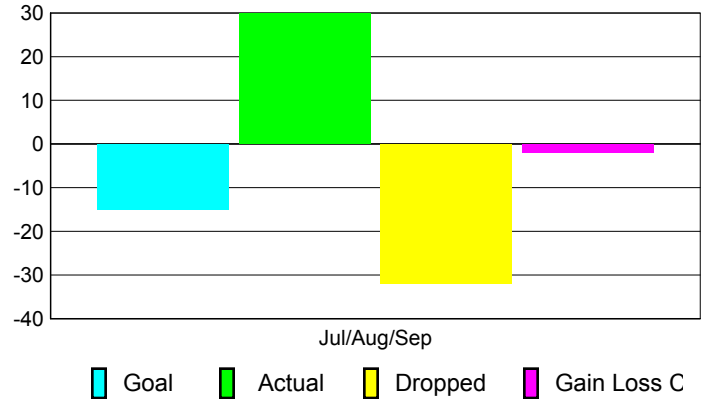

### YTD Status Quo Clubs 2010-2011

Status Quo Clubs Compared to Status Quo Members

## MEMBERSHIP

Membership Results  
2010-2011

Membership  
2009-2010

Month	Net Memb Goal	Actual New Memb	Actual Dropped Memb	Gain/Loss of Memb	Gain/Loss of Memb
Jul/Aug/Sep	-15	30	-32	-2	-13
<b>Totals</b>	<b>-15</b>	<b>30</b>	<b>-32</b>	<b>-2</b>	<b>-13</b>

### Membership Results 2010-2011

Goal, New, Dropped, Gain/Loss

### Comparison of Membership Gain/Loss

Current Year Compared to the Previous Year